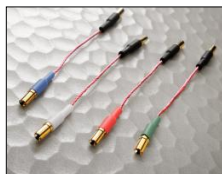

Internally Biwired pairs

380.00
470.00
560.00
650.00
785.00
45.00
15.00
75.00
120.00

Externally Biwired pairs

720.00
900.00
1080.00
1260.00
1530.00
90.00
15.00
75.00
120.00

T-14

	Stereo pairs
6 feet	168.00
8 feet	204.00
10 feet	240.00
12 feet	276.00
15 feet	330.00
Each additional stereo foot	18.00
For banana termination add	10.00
For Z-plug termination add	50.00
For Locking Banana termination add	80.00

Biwired pairs

306.00
378.00
450.00
522.00
630.00
36.00
15.00
75.00
120.00

PHONO CABLES

Dimension Phono Cable: Terminated with custom machined 5 pin tonearm connector at turntable end, and DH Labs Ultimate RCA plugs at preamp end.

Includes ground wire. (Also available with RCA plugs at both ends.)

1.0 meter	350.00
1.5 meter	410.00
2.0 meter	470.00
Each additional stereo meter	120.00
For 90 degree tonearm connector, add	75.00

HS-1 PURE SILVER HEADSHELL LEADS – \$59.00